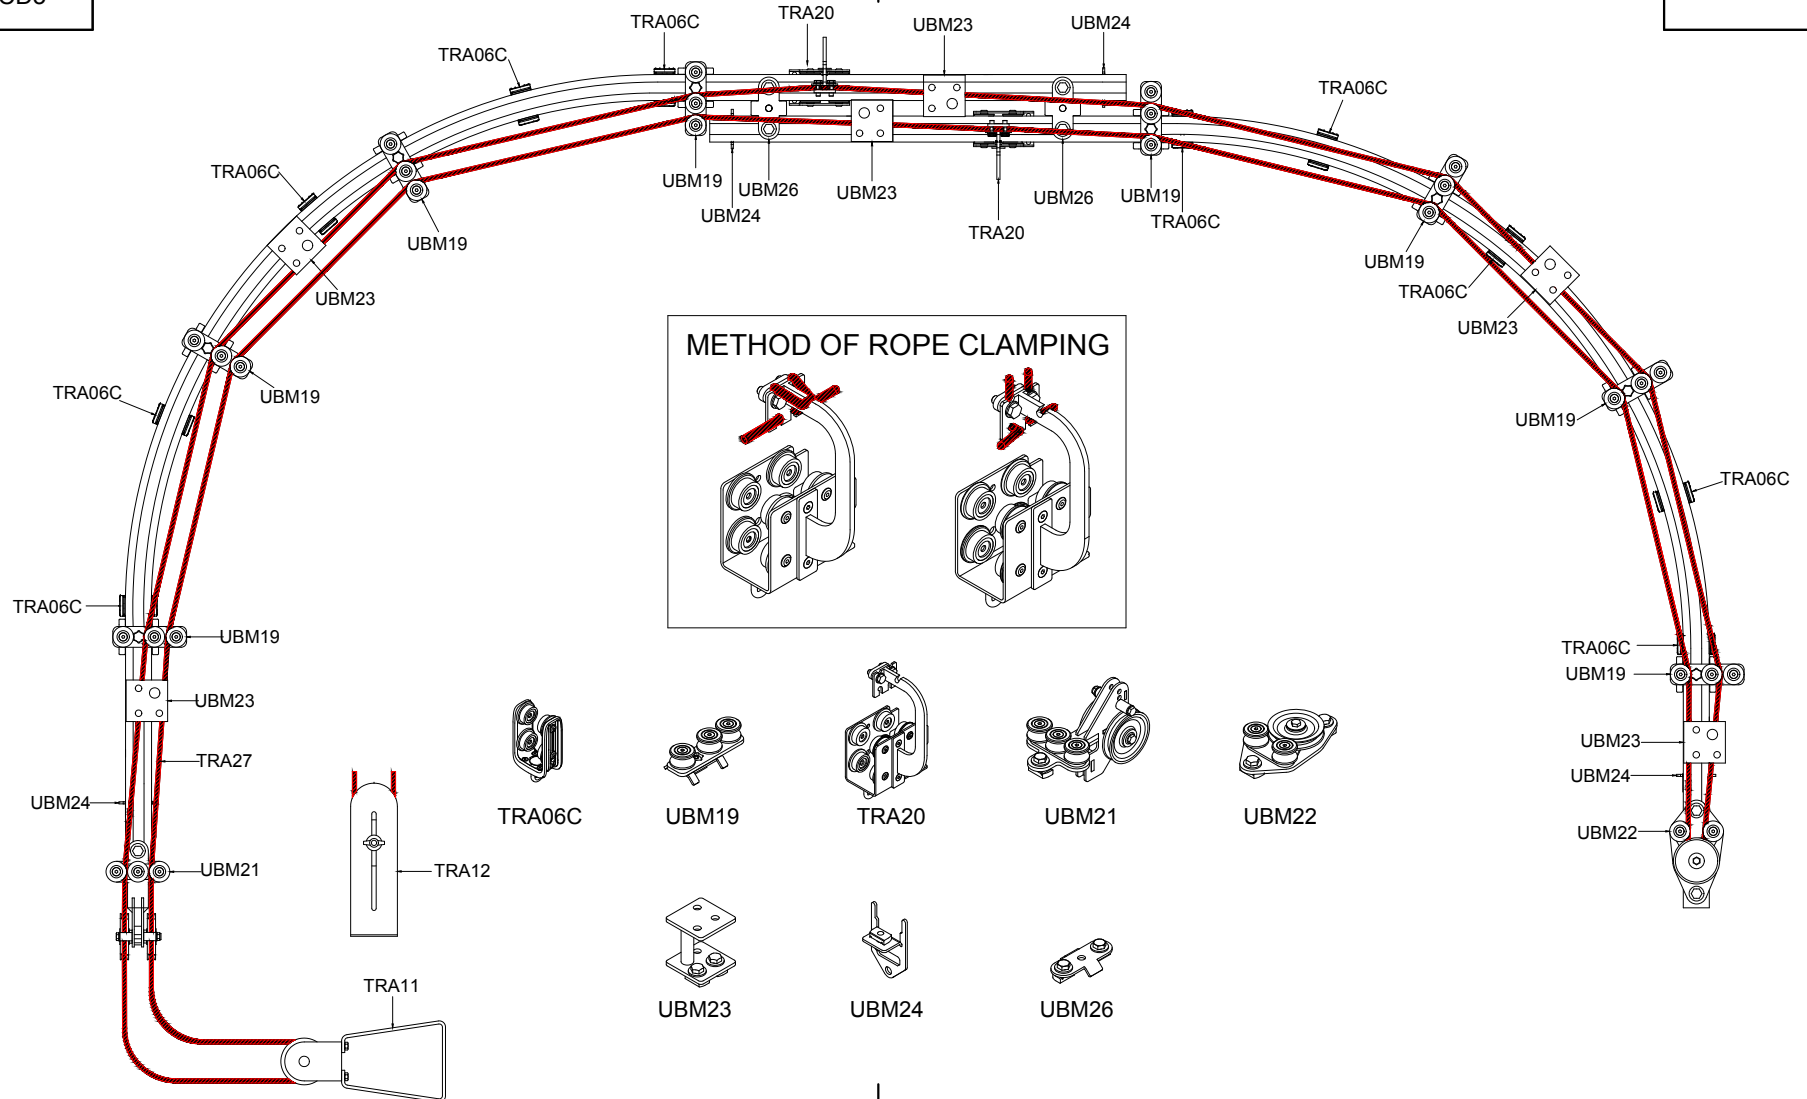

DWG No
UBM-CD3

DO NOT SCALE

THIRD ANGLE PROJECTION

DXF File Name

TRIPLE E LTD

16 AIRPORT IND EST
MAIN ROAD, BIGGIN HILL
KENT, TN16 3BW

TEL: +44 (0) 1959 570333
FAX: +44 (0) 1959 570888

© TRIPLE E LTD

THE CONTENTS OF THIS
DRAWING CONSTITUTES
DESIGN COPYRIGHT AND
MAY NOT BE REPRODUCED
OR DISCLOSED TO A THIRD
PARTY WITHOUT PRIOR
PERMISSION IN WRITING
FROM TRIPLE E LTD

TITLE

Standard Curved Centre Overlap
Viewed From Above

ALL DIMENSIONS IN
MILLIMETRES (mm)
TOLERANCES UNLESS
OTHERWISE STATED
DIMENSIONAL ± 0.2

MATERIAL

FINISH

SPECIAL INSTRUCTIONS

DRAWN LE

APPD

PART No

SCALE

DATE 2017

DWG No Rev