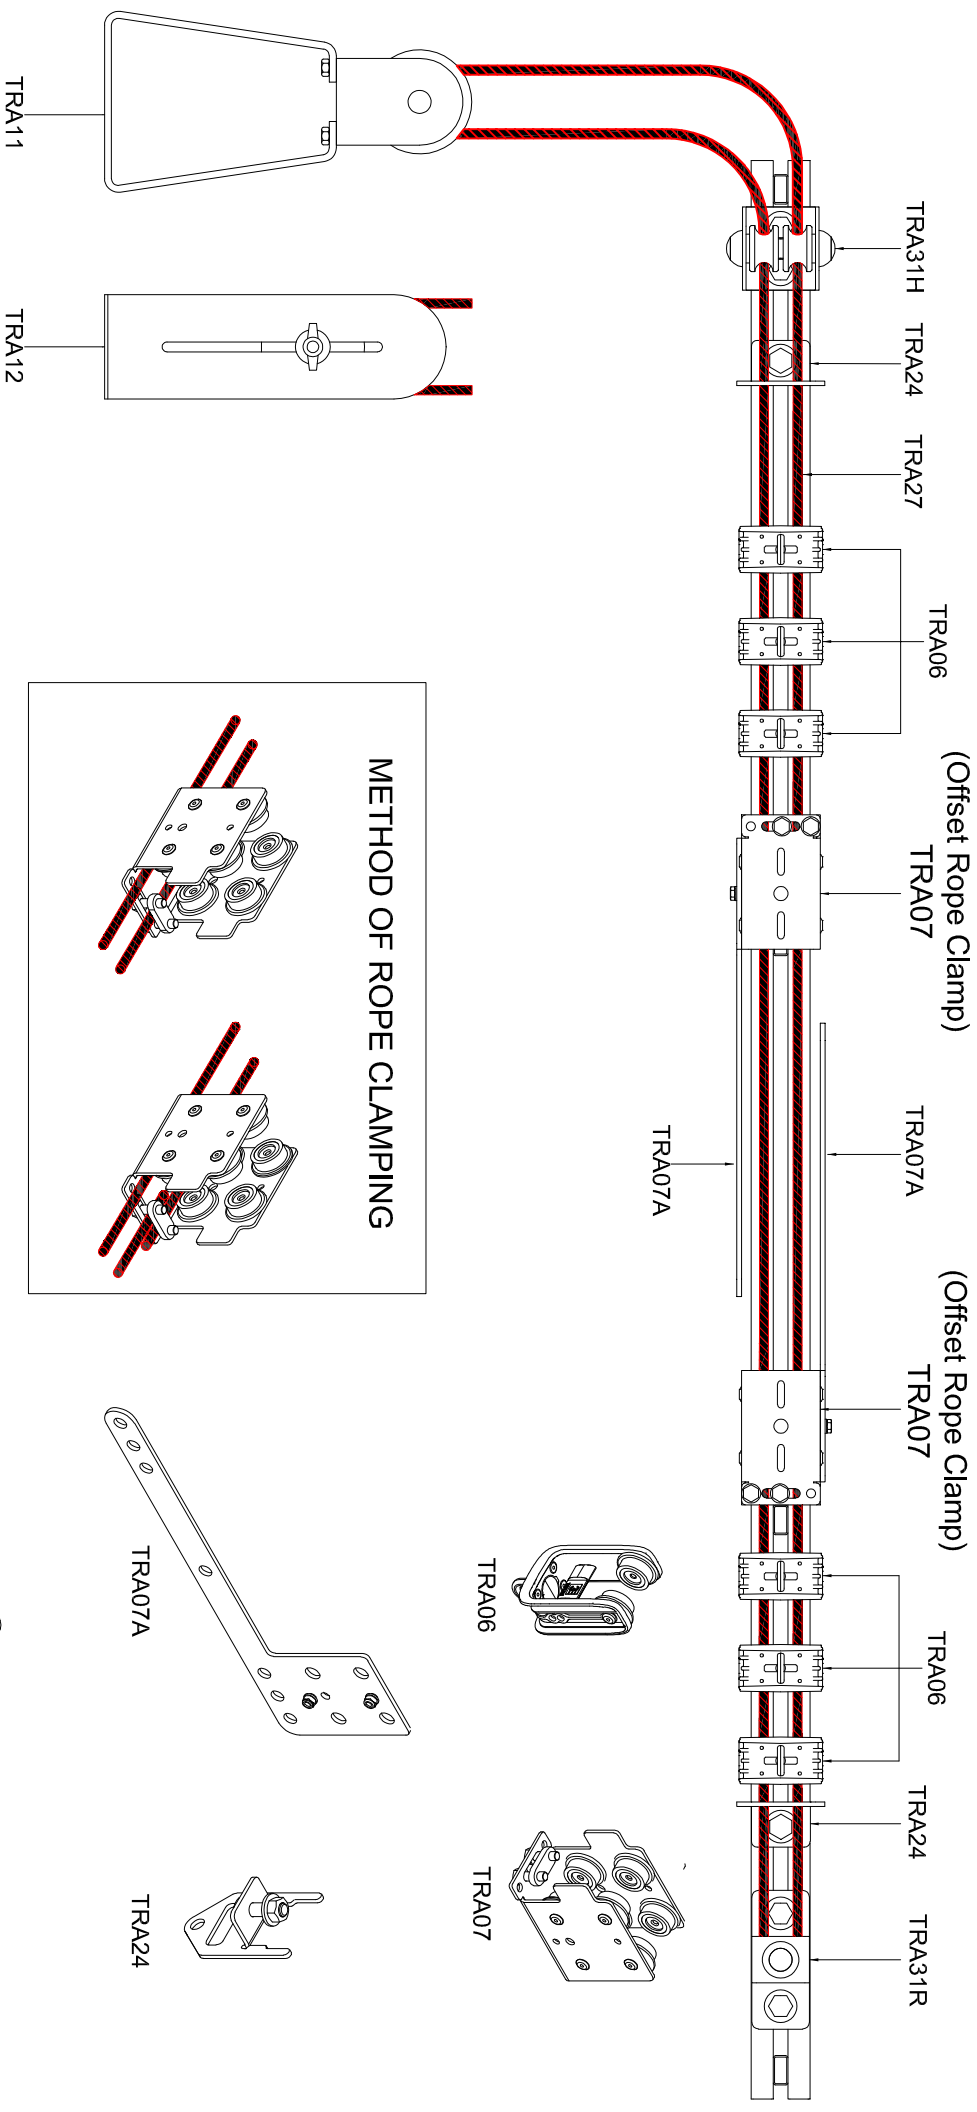

DWG No

TRA-CD6

DO NOT SCALE

THIRD ANGLE PROJECTION

DXF File Name

TRIPLE E LTD

16 AIRPORT IND EST
MAIN ROAD, BIGGIN HILL
KENT, TN16 3BW
TEL: +44 (0) 1959 570333
FAX: +44 (0) 1959 570888

© TRIPLE E LTD

THE CONTENTS OF THIS
DRAWING CONSTITUTES
DESIGN COPYRIGHT AND
MAY NOT BE REPRODUCED
OR DISCLOSED TO A THIRD
PARTY WITHOUT PRIOR
PERMISSION IN WRITING
FROM TRIPLE E LTD

TITLE

Single Track with Centre Overlapping Arms
Viewed From Underside

SPECIAL INSTRUCTIONS

DRAWN LE **SCALE**

APPD **DATE** 2017

PART No **DWG No** **Rev**

ALL DIMENSIONS IN
MILLIMETRES (mm)
TOLERANCES UNLESS
OTHERWISE STATED
DIMENSIONAL F0.2

MATERIAL

FINISH

TRA31H

TRA31R

TRA07A

TRA24

TRA06

TRA07