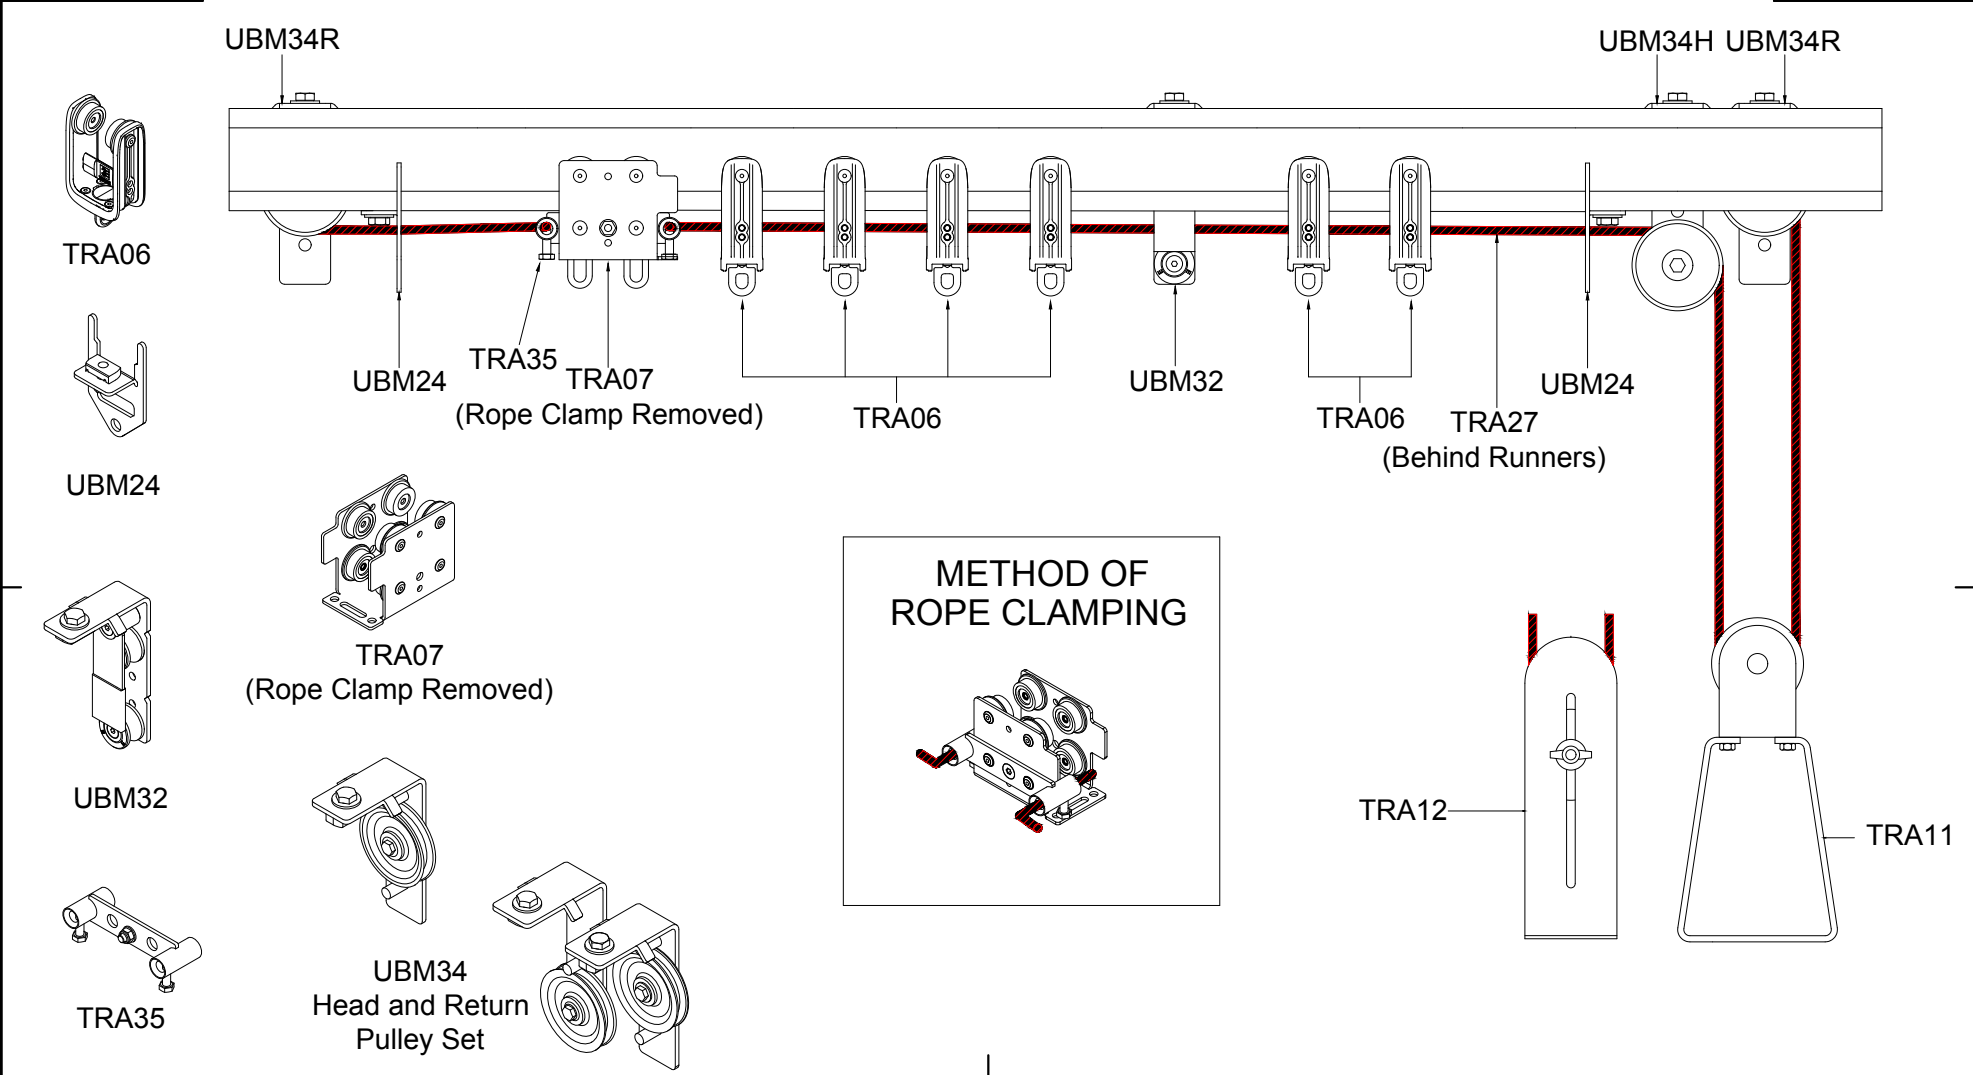

DWG No
UBM-CD10

DO NOT SCALE

THIRD ANGLE PROJECTION

DXF File Name

TRIPLE E LTD
16 AIRPORT IND EST
MAIN ROAD, BIGGIN HILL
KENT, TN16 3BW
TEL: +44 (0) 1959 570333
FAX: +44 (0) 1959 570888

© TRIPLE E LTD
THE CONTENTS OF THIS
DRAWING CONSTITUTES
DESIGN COPYRIGHT AND
MAY NOT BE REPRODUCED
OR DISCLOSED TO A THIRD
PARTY WITHOUT PRIOR
PERMISSION IN WRITING
FROM TRIPLE E LTD

TITLE Side Corded Wipe for Curtains Viewed From Underside	
ALL DIMENSIONS IN MILLIMETRES (mm) TOLERANCES UNLESS OTHERWISE STATED DIMENSIONAL ±0.2	MATERIAL
	FINISH

SPECIAL INSTRUCTIONS

DRAWN	LE
APPD	
PART No	

SCALE
DATE 2017
DWG No Rev