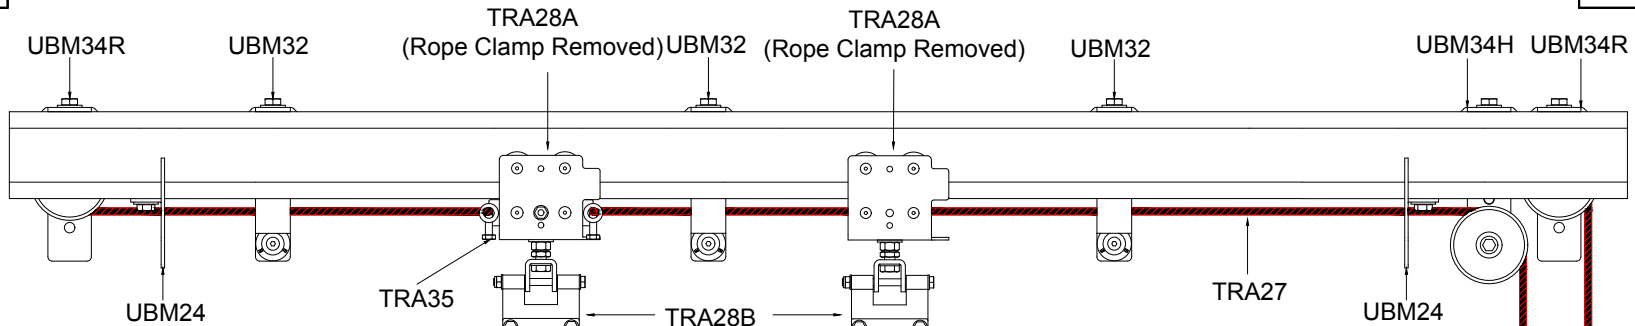

DWG No
UBM-CD11

DO NOT SCALE

THIRD ANGLE PROJECTION

DXF File Name

TRIPLE E LTD
16 AIRPORT IND EST
MAIN ROAD, BIGGIN HILL
KENT, TN16 3BW
TEL: +44 (0) 1959 570333
FAX: +44 (0) 1959 570888

© TRIPLE E LTD
THE CONTENTS OF THIS
DRAWING CONSTITUTES
DESIGN COPYRIGHT AND
MAY NOT BE REPRODUCED
OR DISCLOSED TO A THIRD
PARTY WITHOUT PRIOR
PERMISSION IN WRITING
FROM TRIPLE E LTD

TITLE
Side Corded Wipe for Scenery
Viewed From Side

ALL DIMENSIONS IN
MILLIMETRES (mm)
TOLERANCES UNLESS
OTHERWISE STATED
DIMENSIONAL ±0.2

MATERIAL

FINISH

SPECIAL INSTRUCTIONS

DRAWN LE

SCALE

APPD

DATE 2017

PART No

DWG No Rev