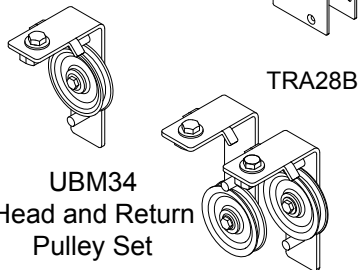

DWG No
UBM-CD11

DO NOT SCALE

THIRD ANGLE PROJECTION

DXF File Name

TRIPLE E LTD
16 AIRPORT IND EST
MAIN ROAD, BIGGIN HILL
KENT, TN16 3BW
TEL: +44 (0) 1959 570333
FAX: +44 (0) 1959 570888

© TRIPLE E LTD
THE CONTENTS OF THIS
DRAWING CONSTITUTES
DESIGN COPYRIGHT AND
MAY NOT BE REPRODUCED
OR DISCLOSED TO A THIRD
PARTY WITHOUT PRIOR
PERMISSION IN WRITING
FROM TRIPLE E LTD

TITLE
Side Corded Wipe for Scenery
Viewed From Side

ALL DIMENSIONS IN
MILLIMETRES (mm)
TOLERANCES UNLESS
OTHERWISE STATED
DIMENSIONAL ±0.2

MATERIAL

FINISH

SPECIAL INSTRUCTIONS

DRAWN LE

SCALE

APPD

DATE 2017

PART No

DWG No Rev