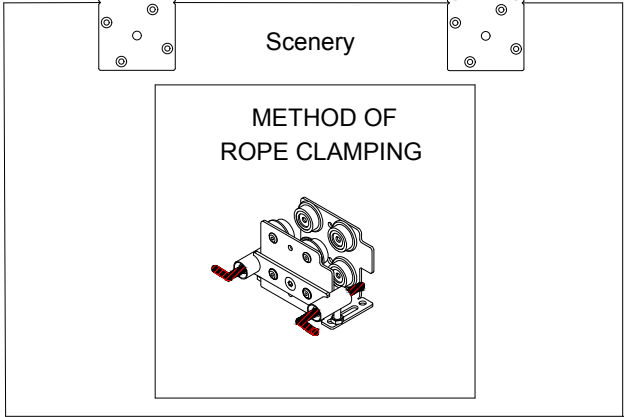

DWG No
UBM-CD11

DO NOT SCALE

THIRD ANGLE PROJECTION

DXF File Name

TRIPLE E LTD
16 AIRPORT IND EST
MAIN ROAD, BIGGIN HILL
KENT, TN16 3BW
TEL: +44 (0) 1959 570333
FAX: +44 (0) 1959 570888

© TRIPLE E LTD
THE CONTENTS OF THIS
DRAWING CONSTITUTES
DESIGN COPYRIGHT AND
MAY NOT BE REPRODUCED
OR DISCLOSED TO A THIRD
PARTY WITHOUT PRIOR
PERMISSION IN WRITING
FROM TRIPLE E LTD

TITLE
Side Corded Wipe for Scenery
Viewed From Side

ALL DIMENSIONS IN
MILLIMETRES (mm)
TOLERANCES UNLESS
OTHERWISE STATED
DIMENSIONAL ±0.2

MATERIAL

FINISH

SPECIAL INSTRUCTIONS

DRAWN LE

SCALE

APPD

DATE 2017

PART No

DWG No Rev