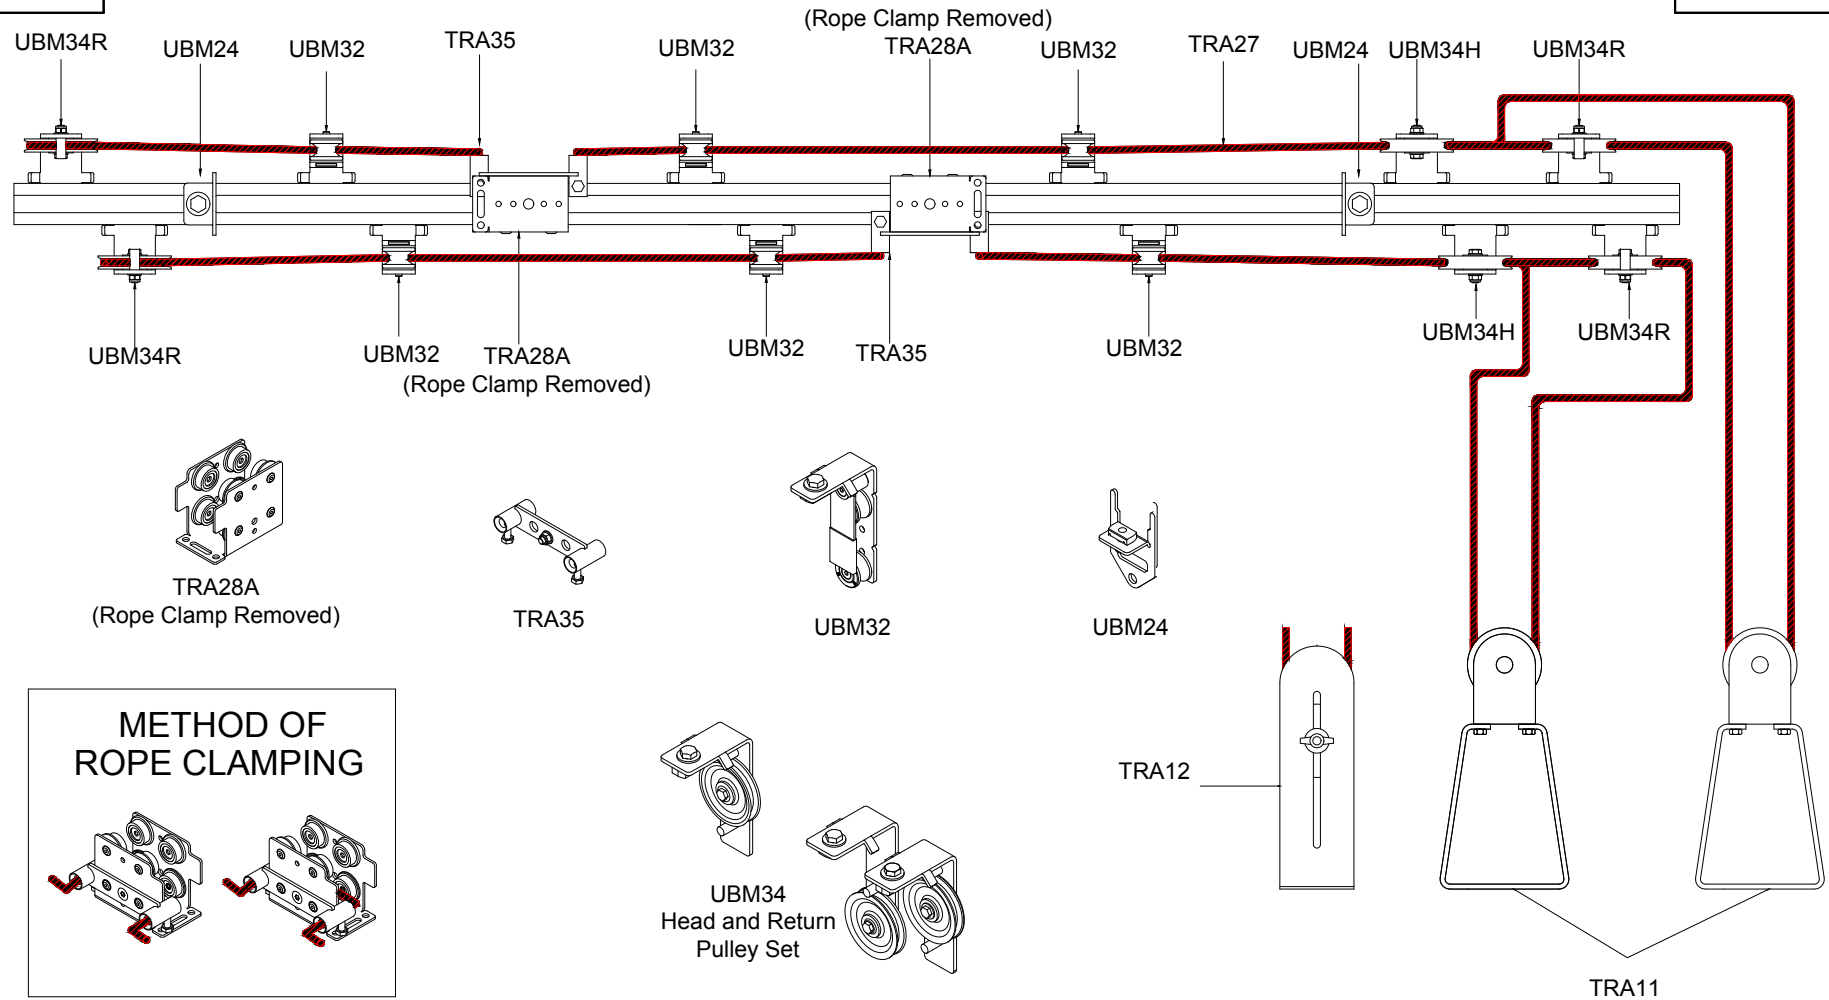

DWG No
UBM-CD13

DO NOT SCALE

THIRD ANGLE PROJECTION

DXF File Name

TRIPLE E LTD
16 AIRPORT IND EST
MAIN ROAD, BIGGIN HILL
KENT, TN16 3BW
TEL: +44 (0) 1959 570333
FAX: +44 (0) 1959 570888

© TRIPLE E LTD
THE CONTENTS OF THIS
DRAWING CONSTITUTES
DESIGN COPYRIGHT AND
MAY NOT BE REPRODUCED
OR DISCLOSED TO A THIRD
PARTY WITHOUT PRIOR
PERMISSION IN WRITING
FROM TRIPLE E LTD

TITLE Side Cording with Independent Scenery Carriers Viewed From Underside	
ALL DIMENSIONS IN MILLIMETRES (mm) TOLERANCES UNLESS OTHERWISE STATED DIMENSIONAL ±0.2	MATERIAL
	FINISH

SPECIAL INSTRUCTIONS

DRAWN LE	SCALE
APPD	DATE 2017
PART No	DWG No Rev