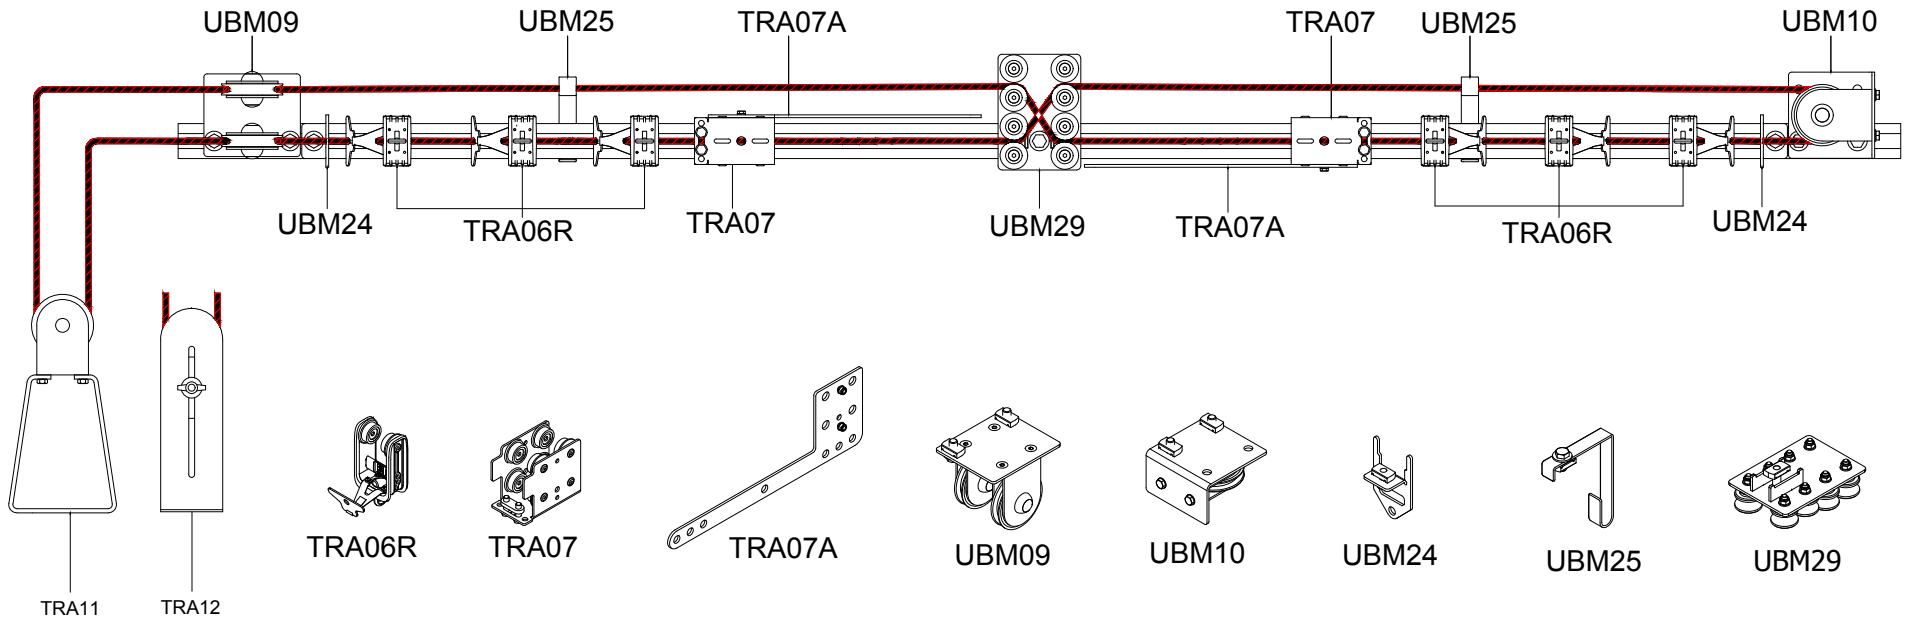

DWG No
UBM-CD18

DO NOT SCALE

THIRD ANGLE PROJECTION

DXF File Name

TRIPLE E LTD
16 AIRPORT IND EST
MAIN ROAD, BIGGIN HILL
KENT, TN16 3BW
TEL: +44 (0) 1959 570333
FAX: +44 (0) 1959 570888

© TRIPLE E LTD
THE CONTENTS OF THIS
DRAWING CONSTITUTES
DESIGN COPYRIGHT AND
MAY NOT BE REPRODUCED
OR DISCLOSED TO A THIRD
PARTY WITHOUT PRIOR
PERMISSION IN WRITING
FROM TRIPLE E LTD

TITLE Single Track Rearfold Crossover
Viewed From Underside

ALL DIMENSIONS IN
MILLIMETRES (mm)
TOLERANCES UNLESS
OTHERWISE STATED
DIMENSIONAL ± 0.2

MATERIAL
FINISH

SPECIAL INSTRUCTIONS

DRAWN LE
APPD
PART No

SCALE
DATE 2017
DWG No Rev